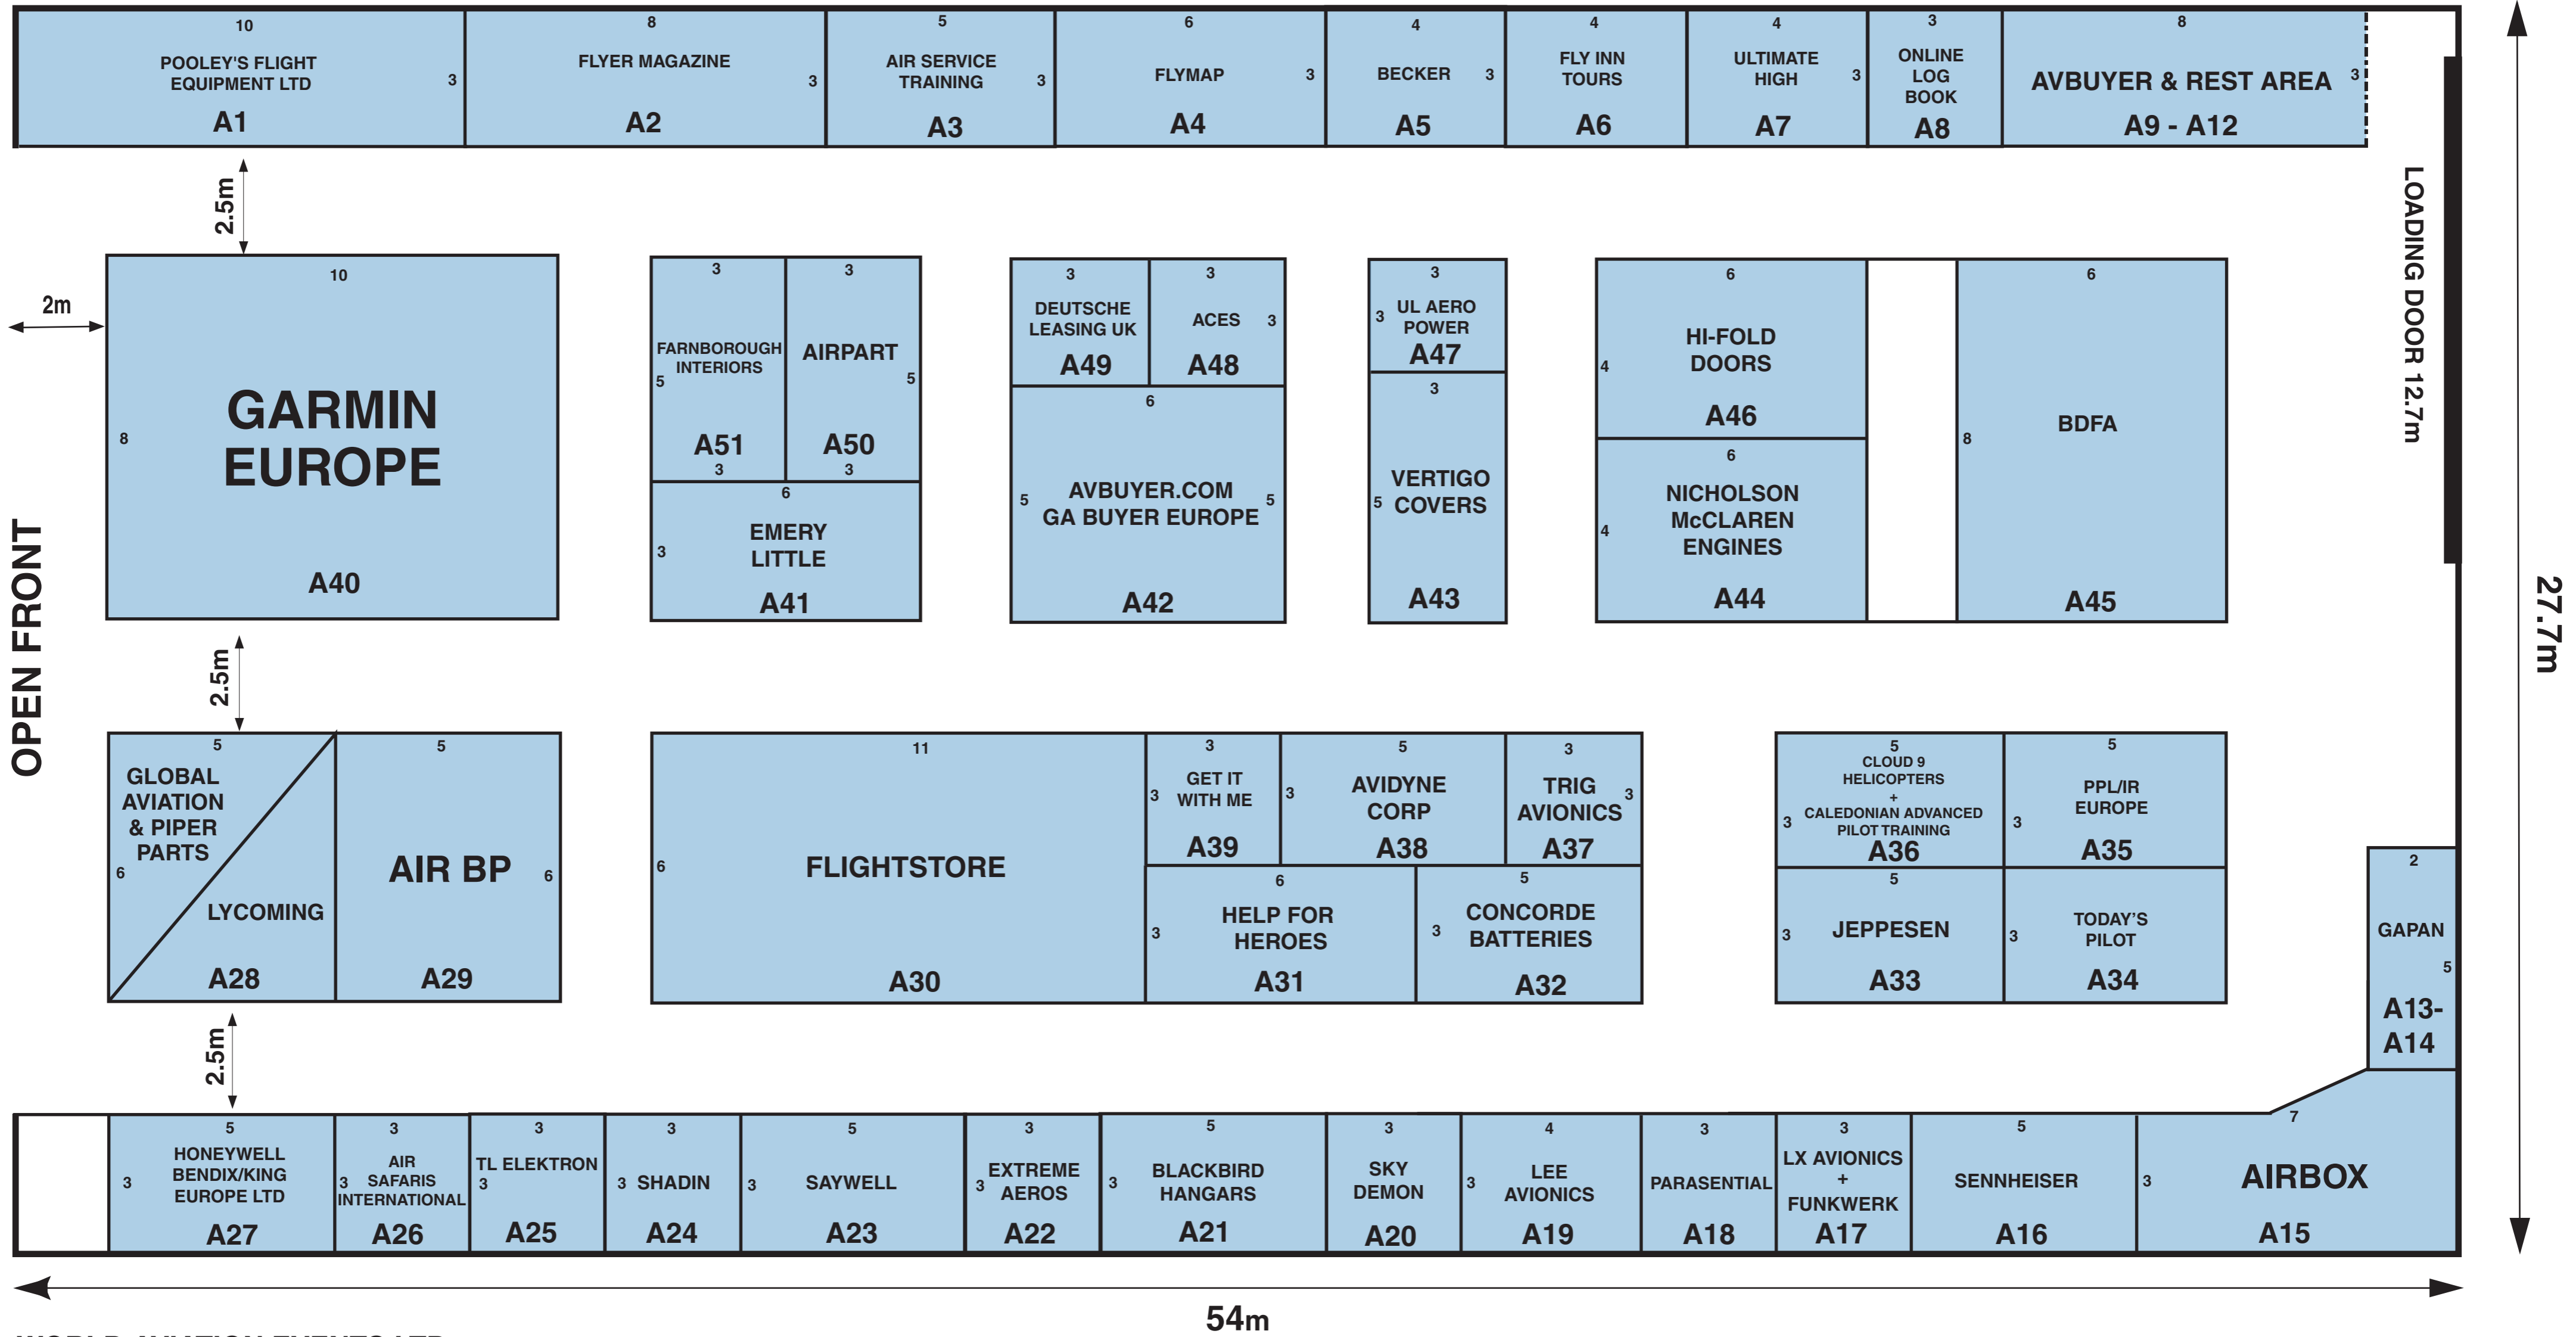

Stand Construction/Technology
Stands exceeding the standard height of 2.5 metres or special constructions must be submitted with the stand plans to the organiser for approval.

WORLD AVIATION EVENTS LTD.

www.expo.aero

HALL PLAN A
17.06.2010 Layout subject to alteration at the discretion of the organiser.