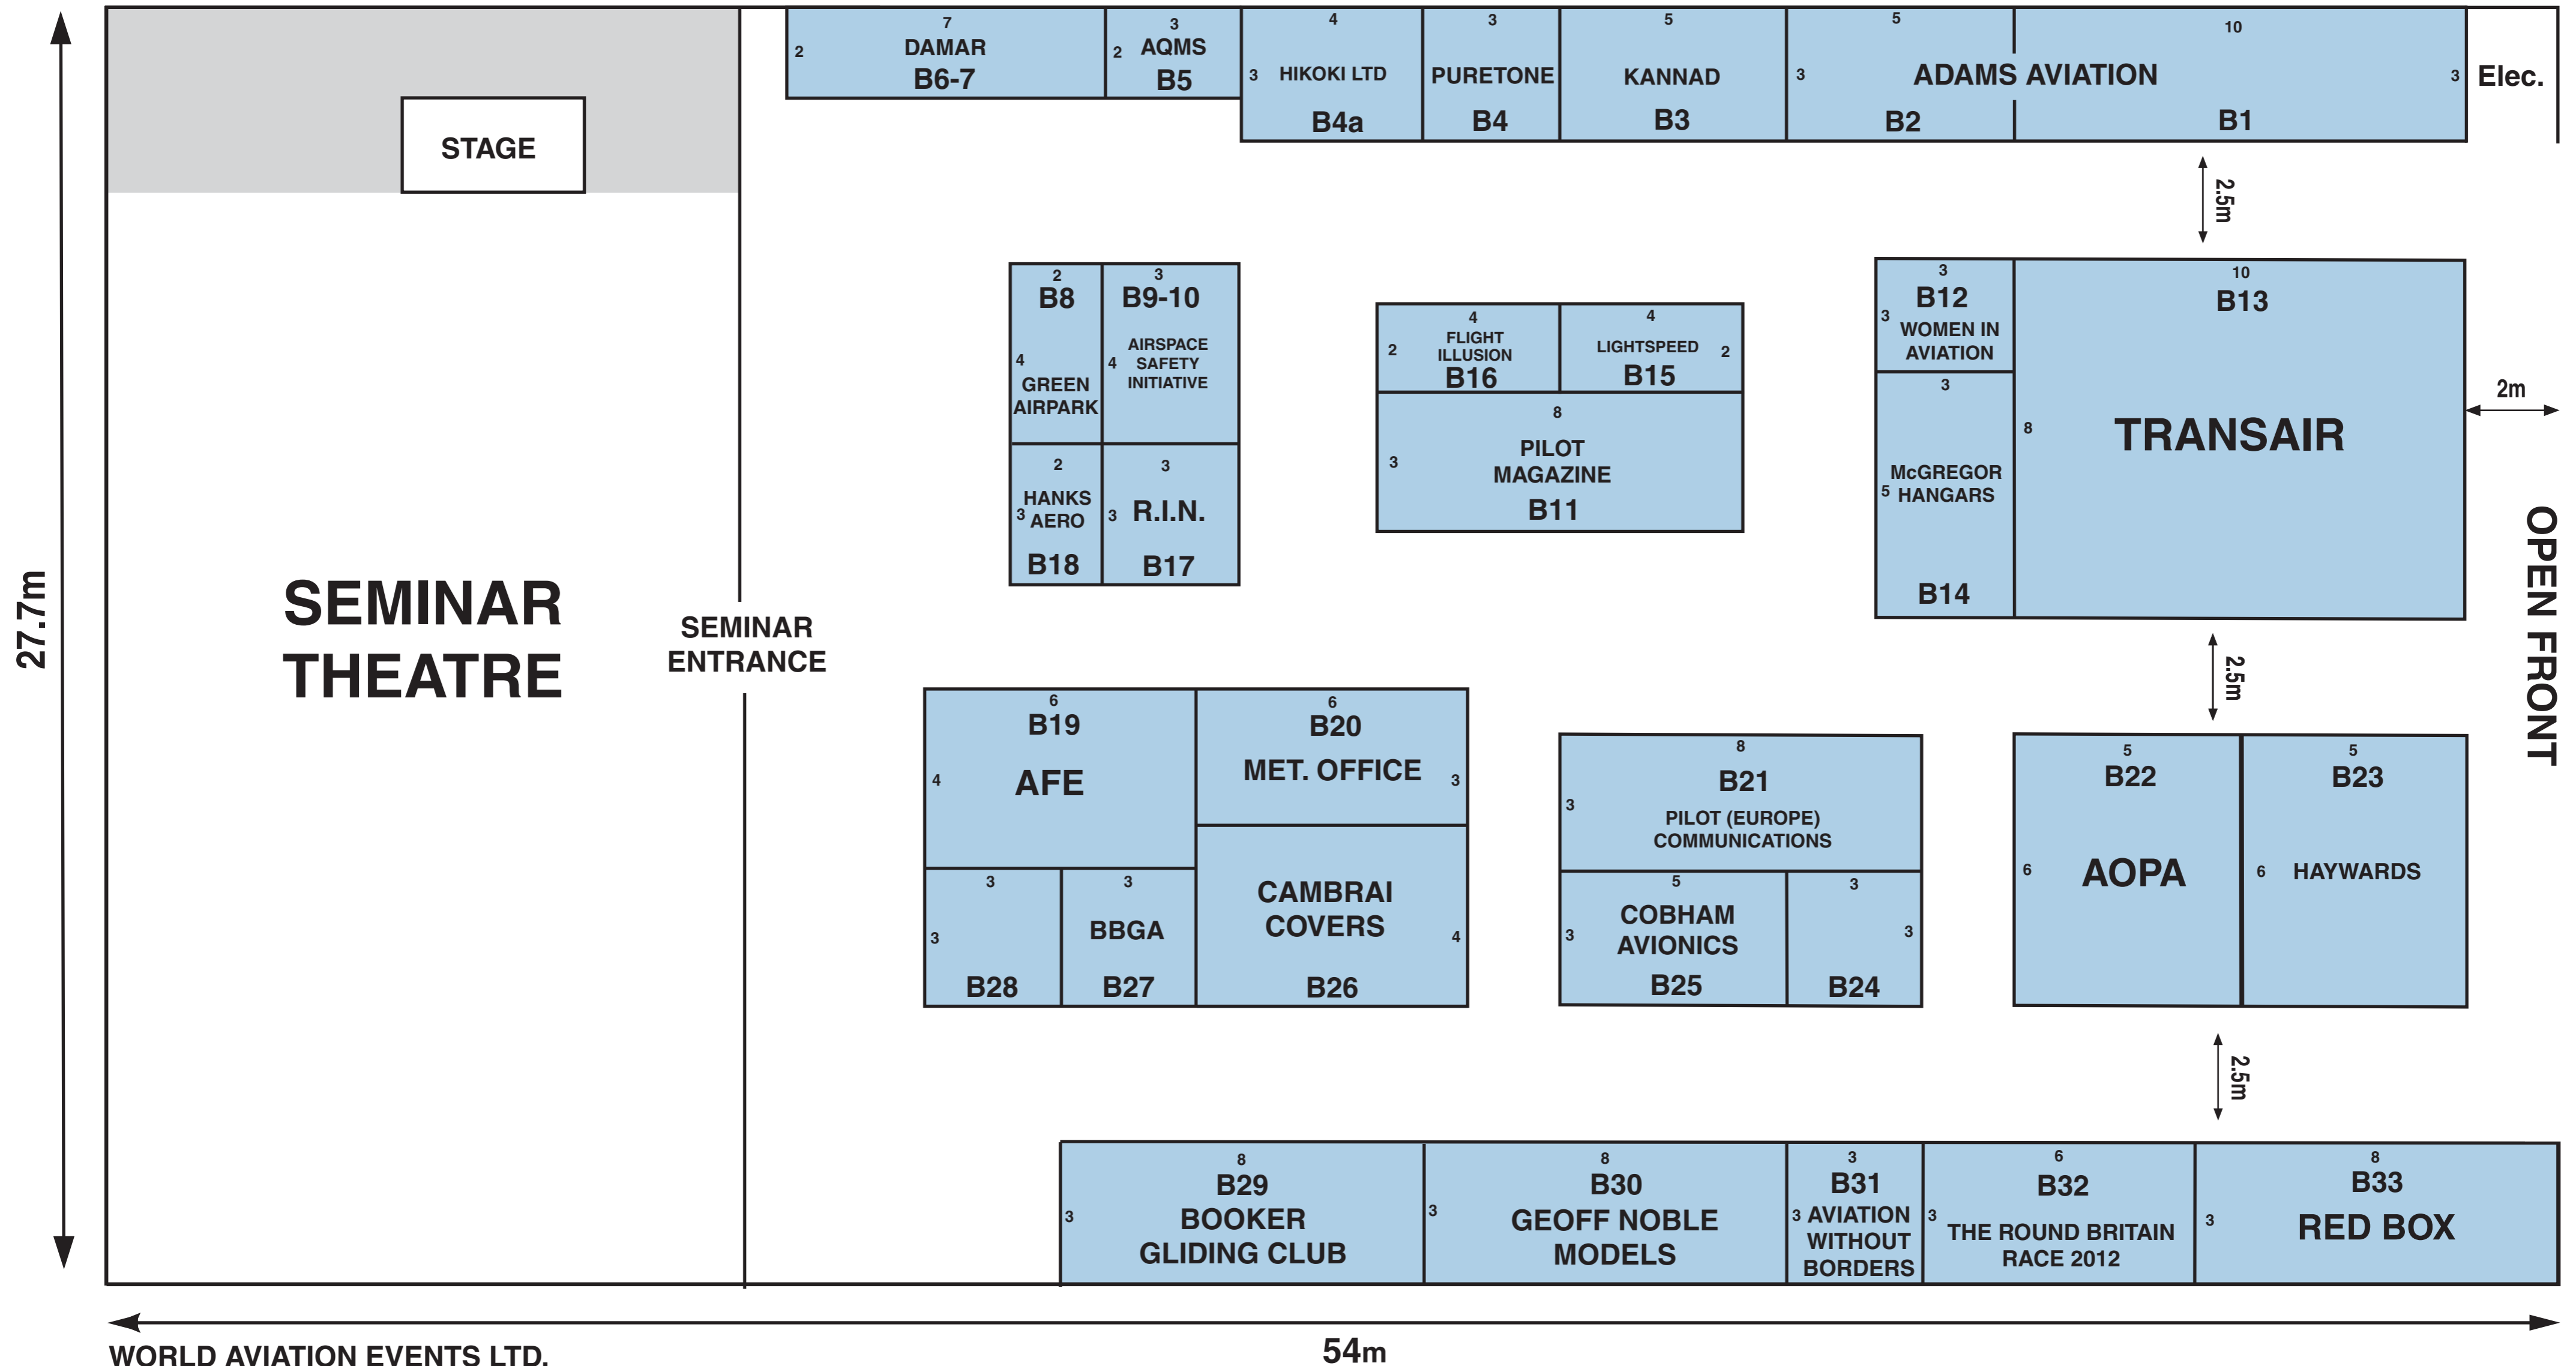

Stand Construction/Technology
Stands exceeding the standard height of 2.5 metres or special constructions must be submitted with the stand plans to the organiser for approval.

WORLD AVIATION EVENTS LTD.

www.expo.aero

54m

HALL PLAN B
22.06.2010 Layout subject to alteration at the discretion of the organiser.